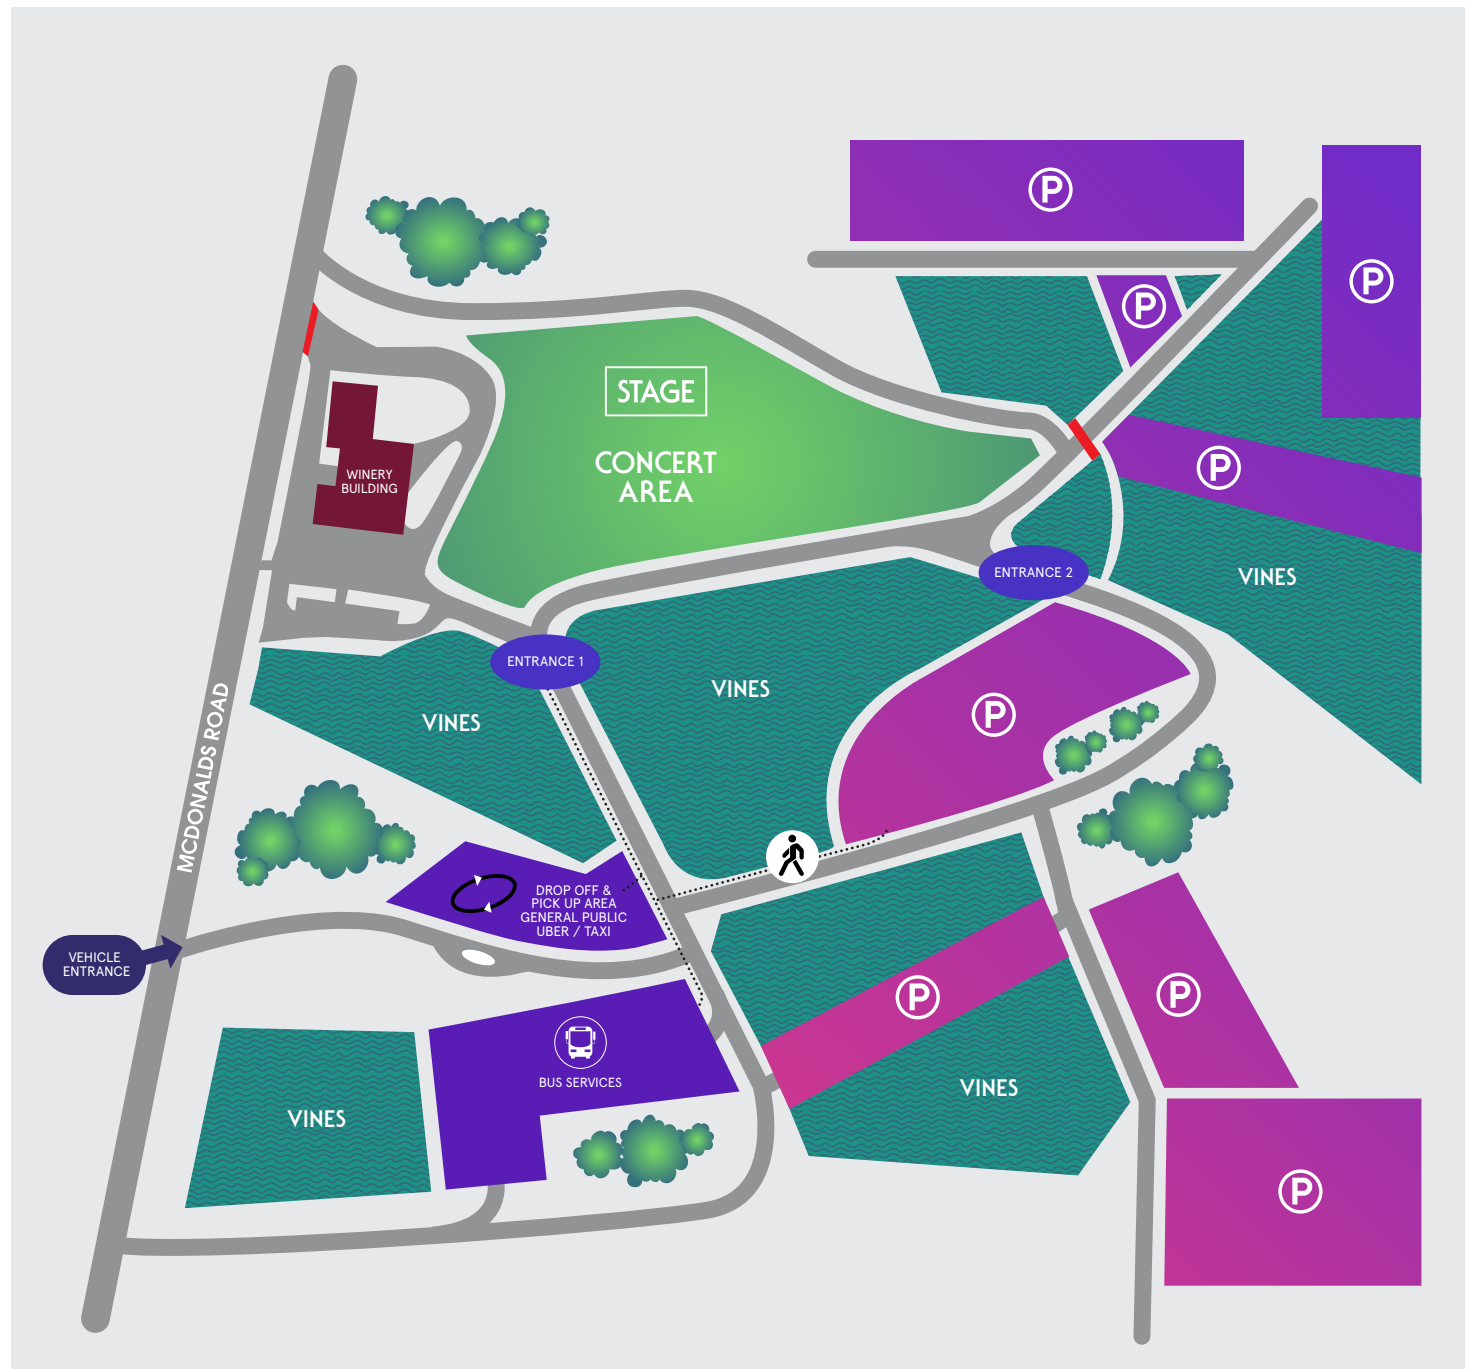

TRAVEL + PARKING MAP

EVENT MAP

HOW TO GET THERE

790 MCDONALDS ROAD  
POKOLBIN NSW 2320

-  Car Parking via McDonald's Road. Follow the event signage
-  Pick Up / Drop Off, Taxis, Uber, Limos, enter via McDonald's Road
-  Bus Service via Mount Cotton Road, Gate A.
-  Accessible Parking, enter via Mount Cotton Road, Gate A.

-  BAR
-  FOOD
-  MERCHANDISE
-  ESCA
-  THE VINEYARD LOUNGE
-  GARDEN BAR
-  FREE WATER
-  HAMPER COLLECTION
-  TOILETS
-  ACCESSIBLE TOILETS
-  ACCESSIBLE VIEWING
-  BOTTLE RETURN
-  FIRST AID
-  SMOKING AREA
-  BOX OFFICE
-  INFORMATION